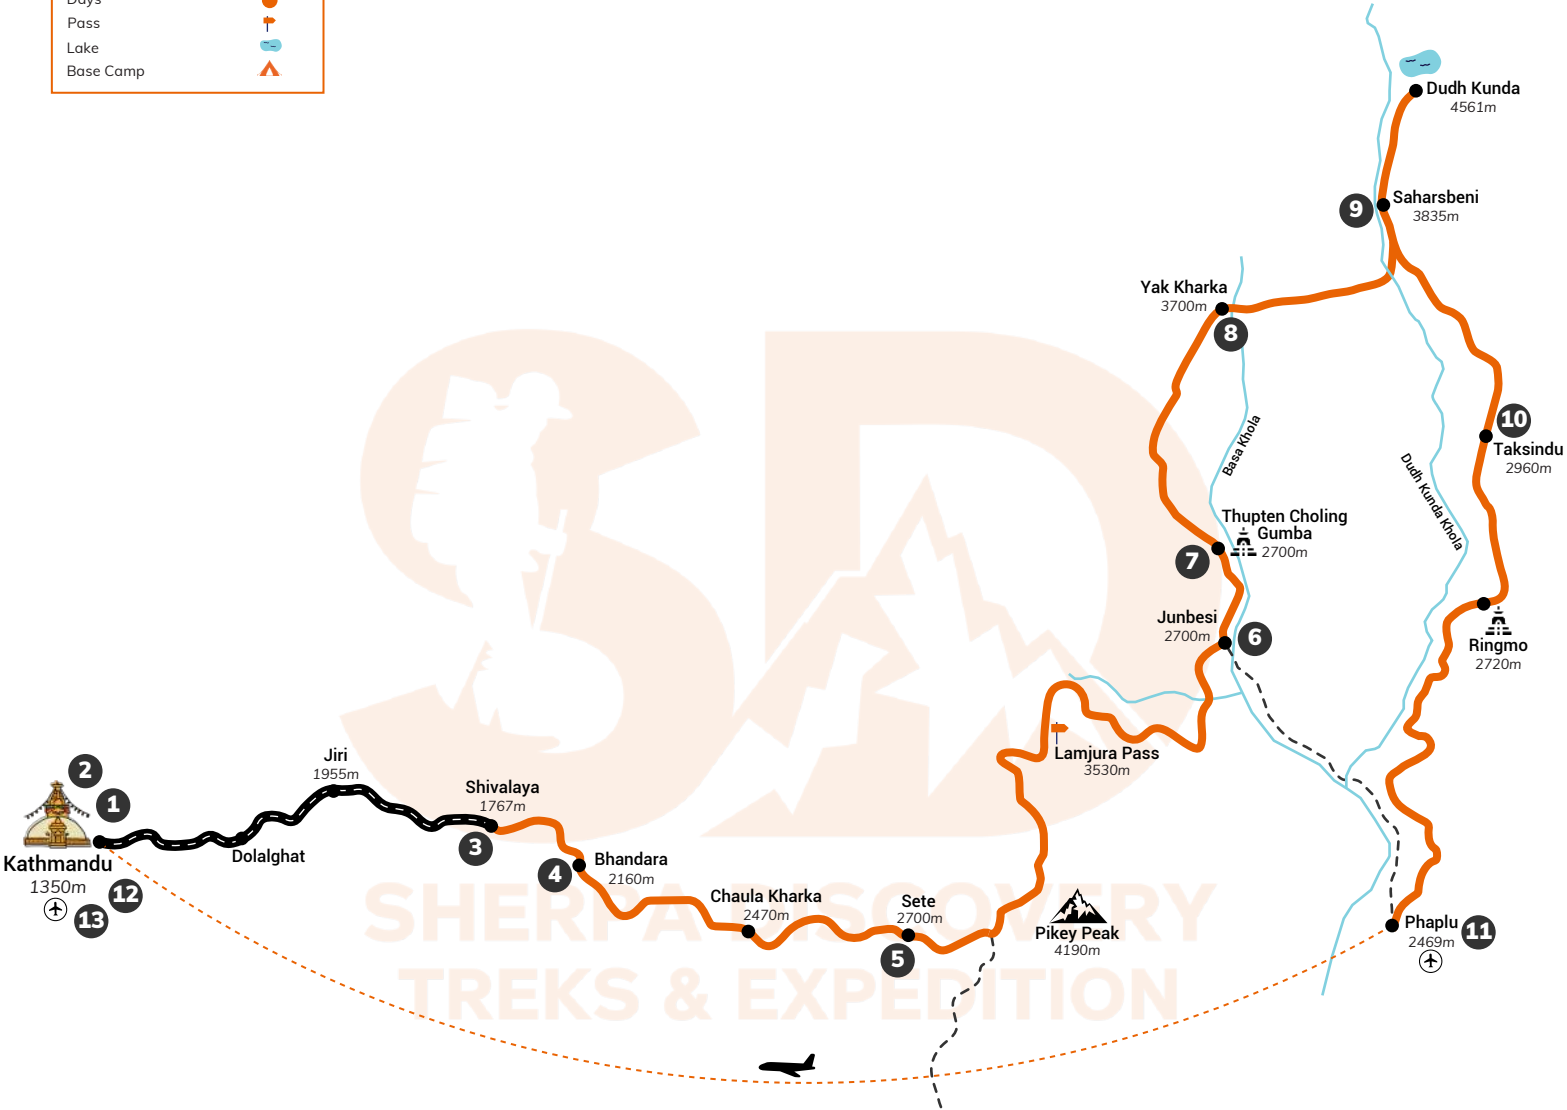

Main Trail	
Secondary Trail	
Road	
Air Route	
Monastery	
Peak	
Airport	
Helipad	
Days	
Pass	
Lake	
Base Camp	

ALTITUDE CHART