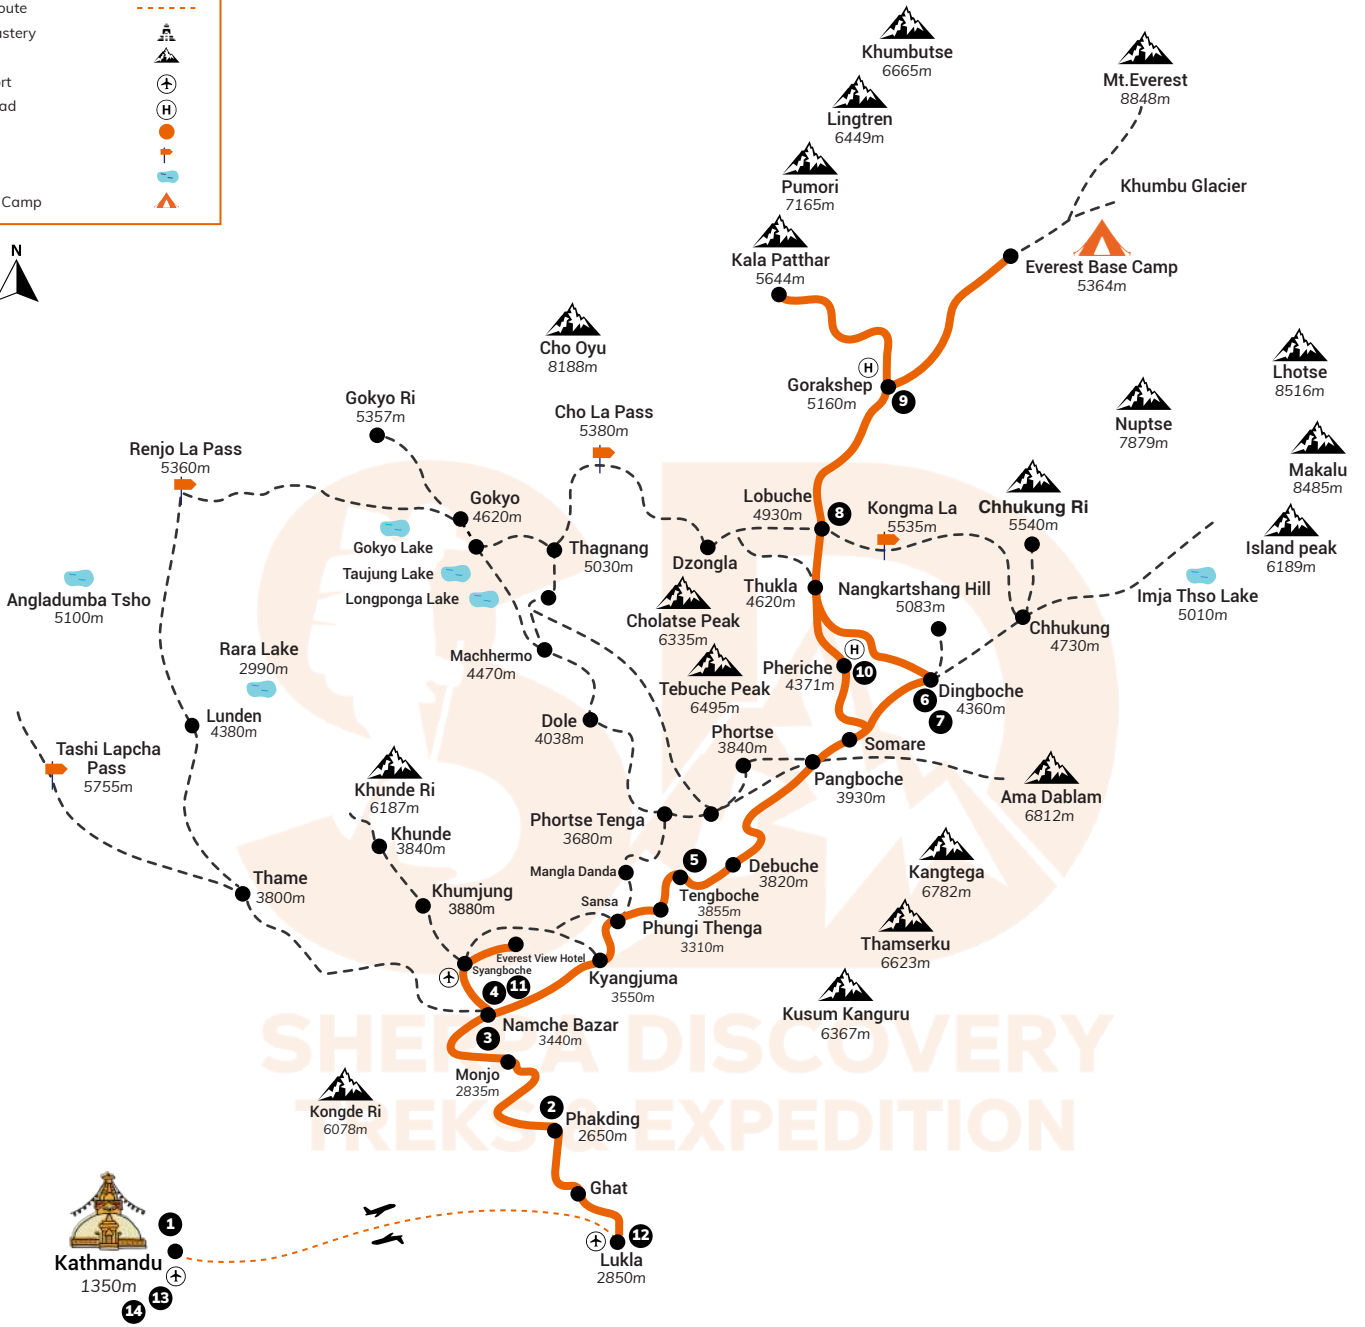

Main Trail	
Secondary Trail	
Road	
Air Route	
Monastery	
Peak	
Airport	
Helipad	
Days	
Pass	
Lake	
Base Camp	

ALTITUDE CHART