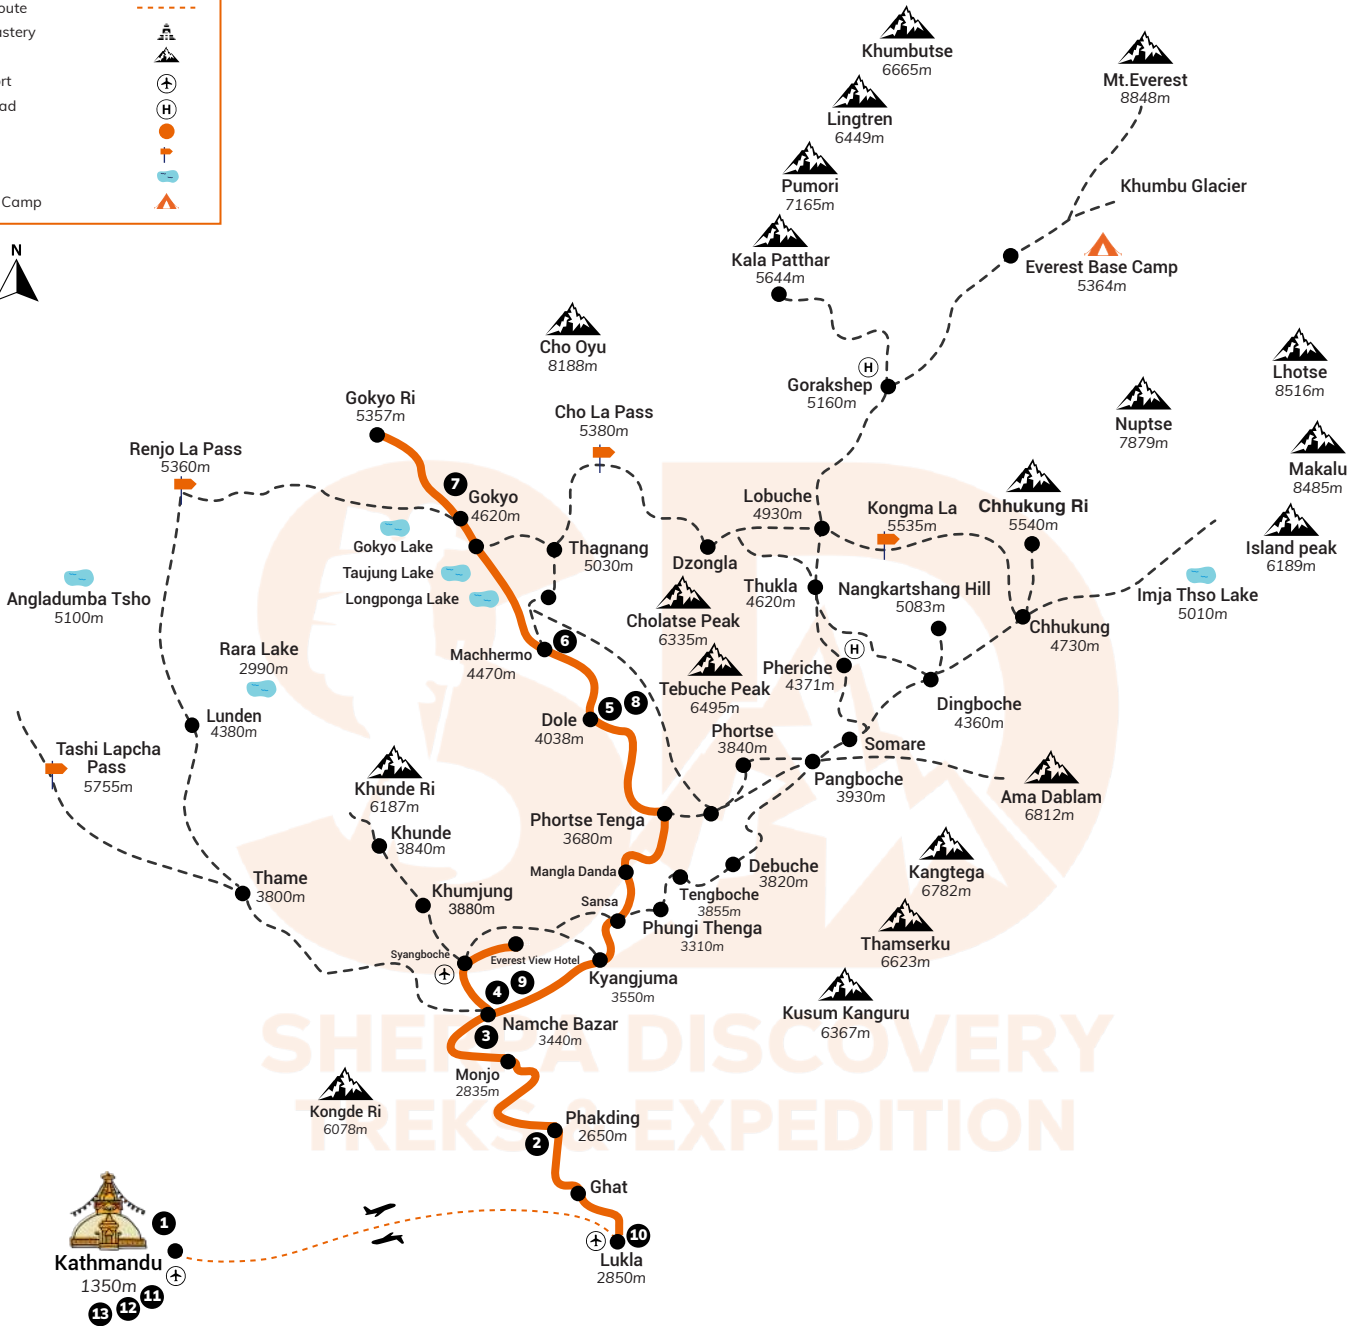

Main Trail	
Secondary Trail	
Road	
Air Route	
Monastery	
Peak	
Airport	
Helipad	
Days	
Pass	
Lake	
Base Camp	

## ALTITUDE CHART