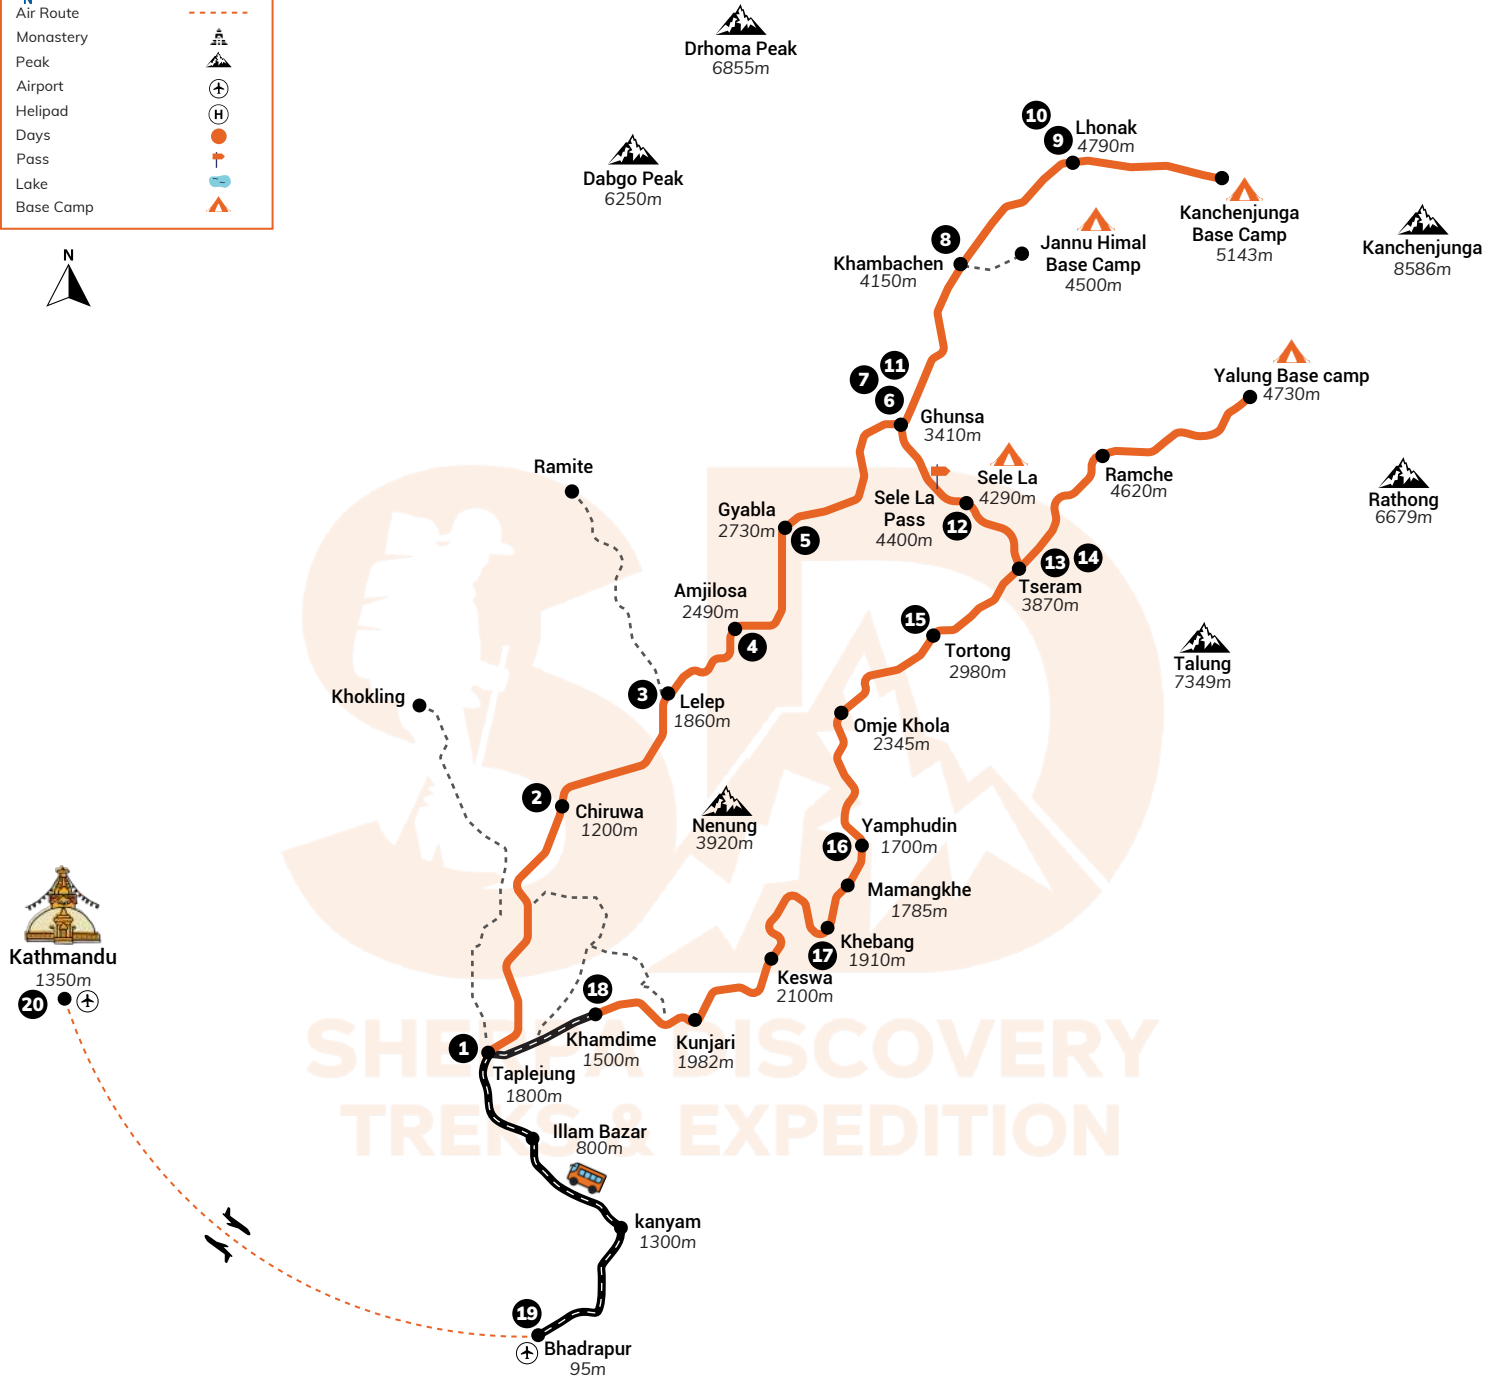

Main Trail	
Secondary Trail	
Road	
Air Route	
Monastery	
Peak	
Airport	
Helipad	
Days	
Pass	
Lake	
Base Camp	

ALTITUDE CHART