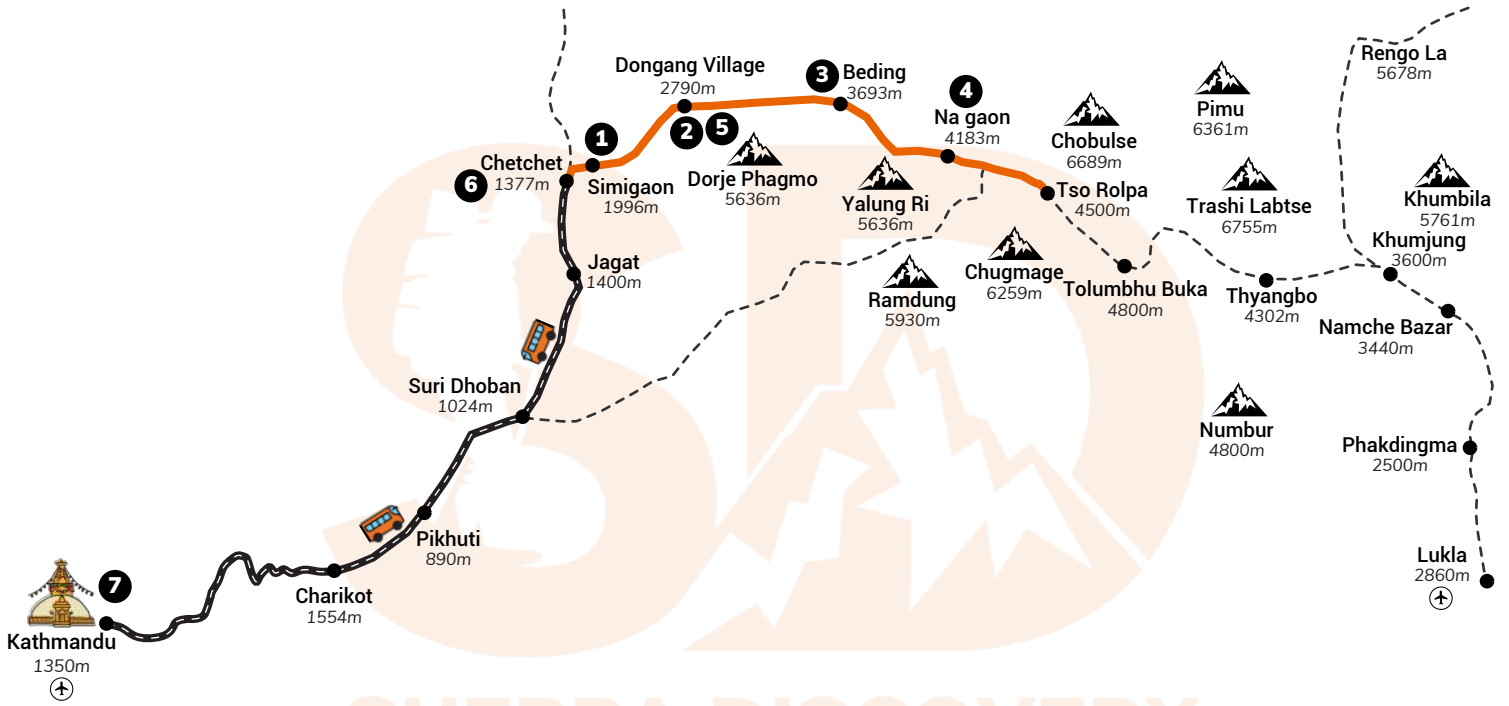

Main Trail	
Secondary Trail	
Road	
Air Route	
Monastery	
Peak	
Airport	
Helipad	
Days	
Pass	
Lake	
Base Camp	

SHERPA DISCOVERY
TREKS & EXPEDITION

ALTITUDE CHART