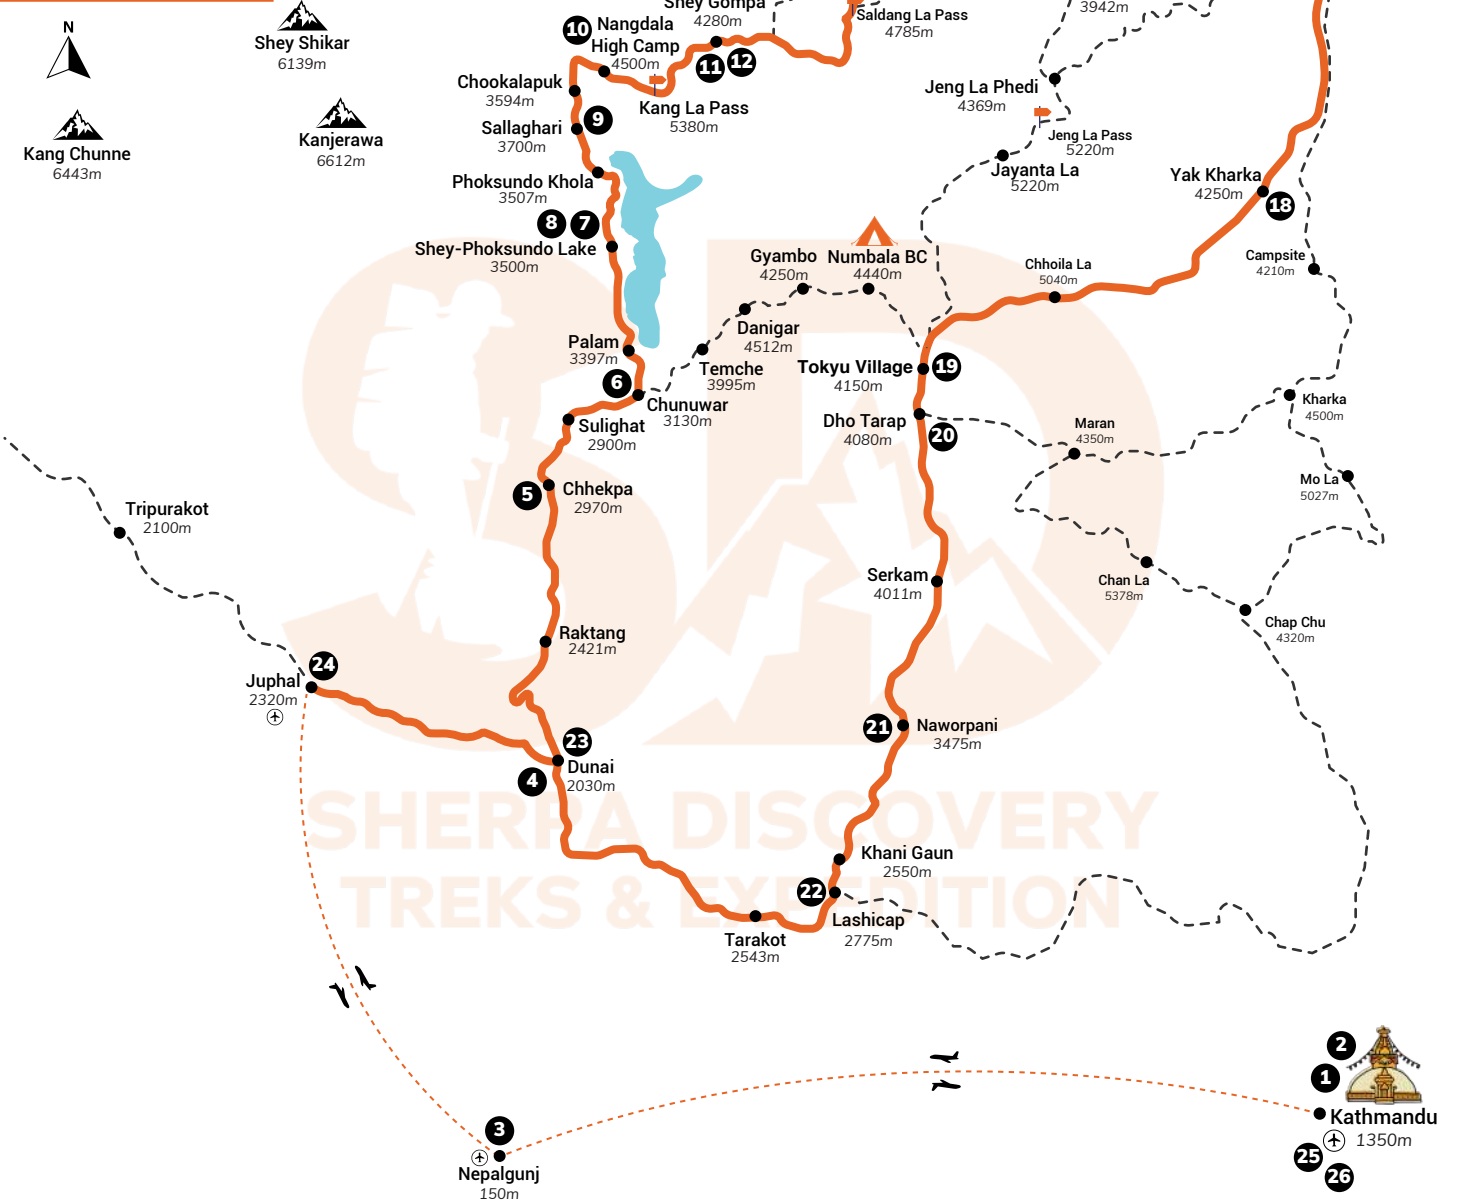

Main Trail	
Secondary Trail	
Road	
Air Route	
Monastery	
Peak	
Airport	
Helipad	
Days	
Pass	
Lake	
Base Camp	

### ALTITUDE CHART