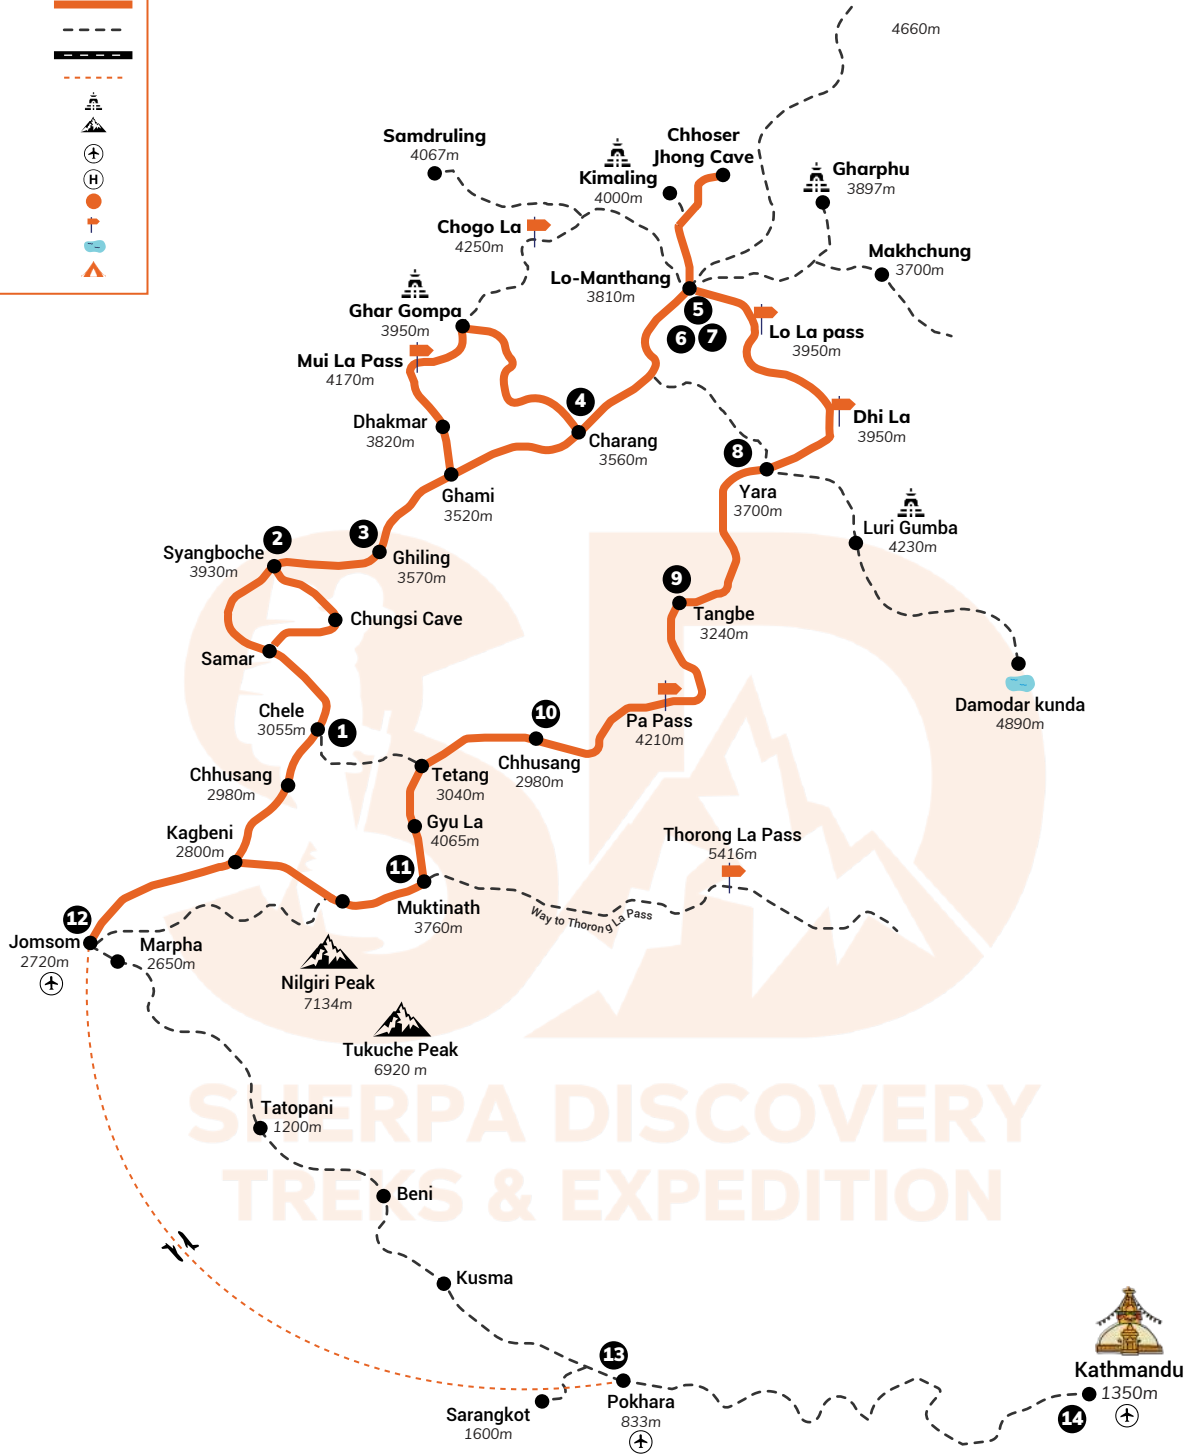

Main Trail	
Secondary Trail	
Road	
Air Route	
Monastery	
Peak	
Airport	
Helipad	
Days	
Pass	
Lake	
Base Camp	

ALTITUDE CHART