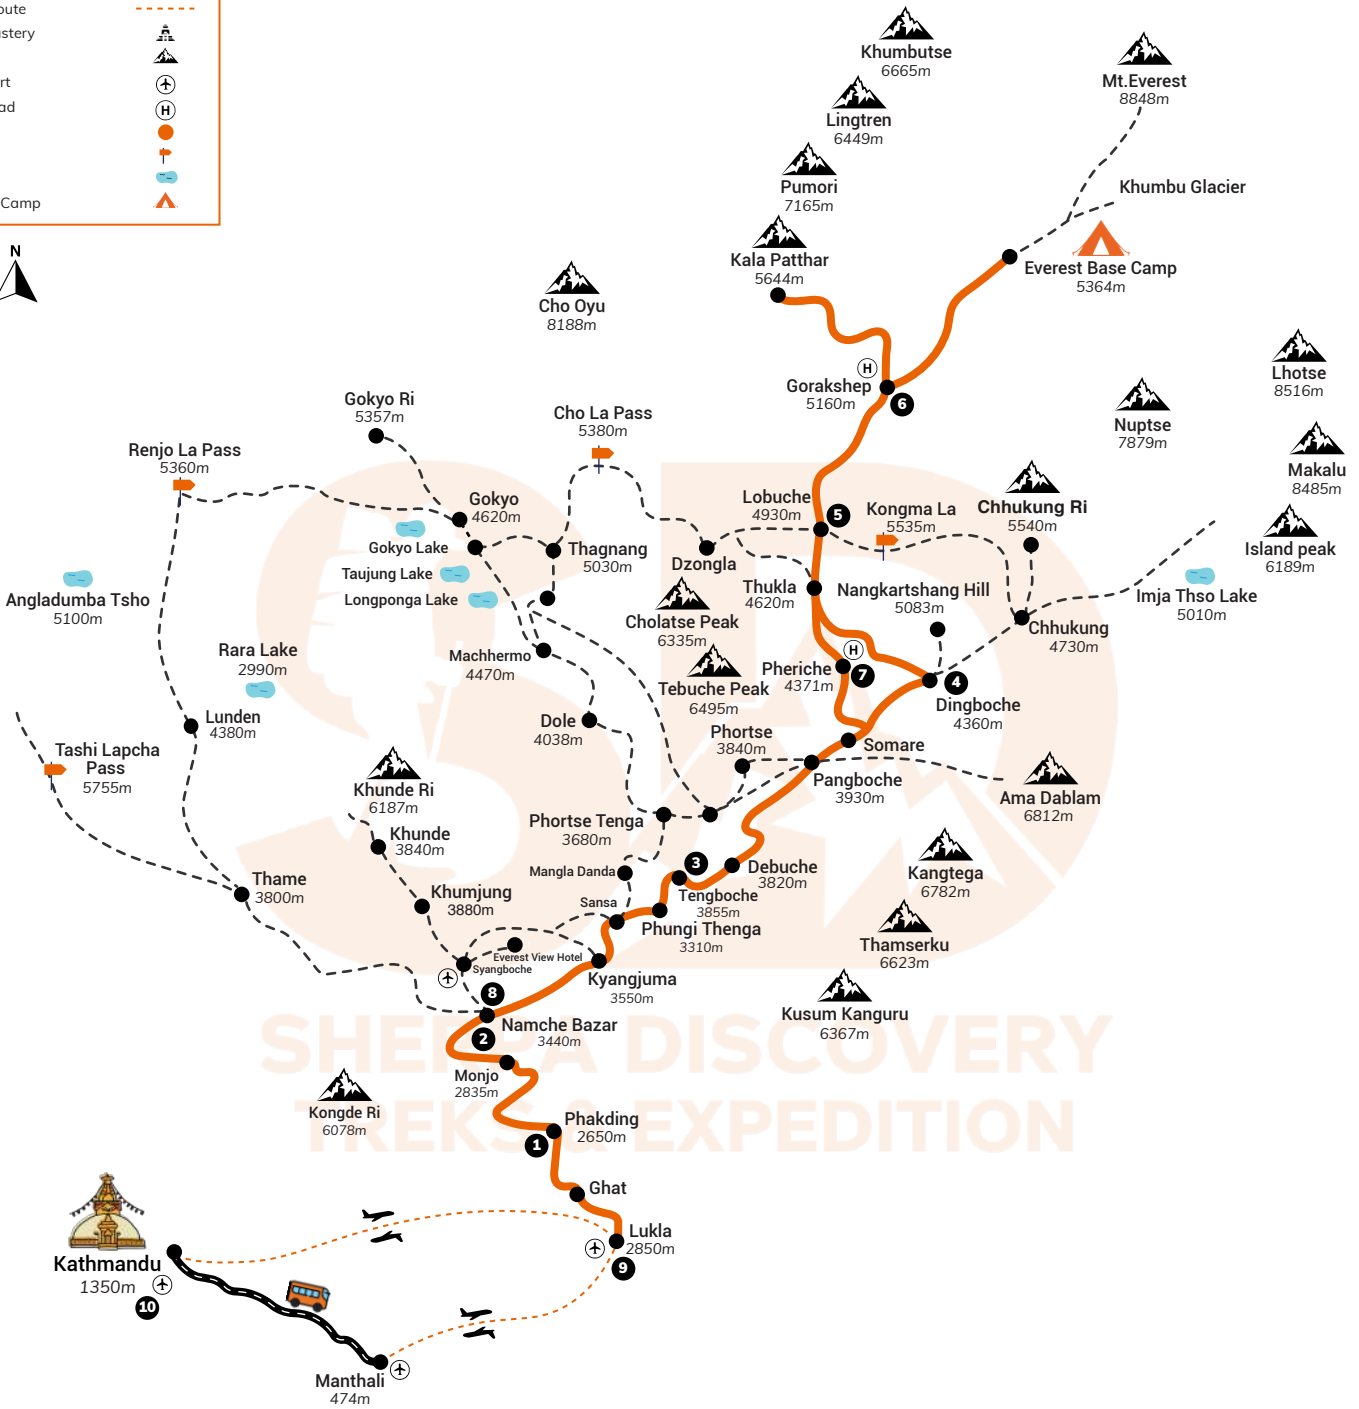

Main Trail	
Secondary Trail	
Road	
Air Route	
Monastery	
Peak	
Airport	
Helipad	
Days	
Pass	
Lake	
Base Camp	

ALTITUDE CHART