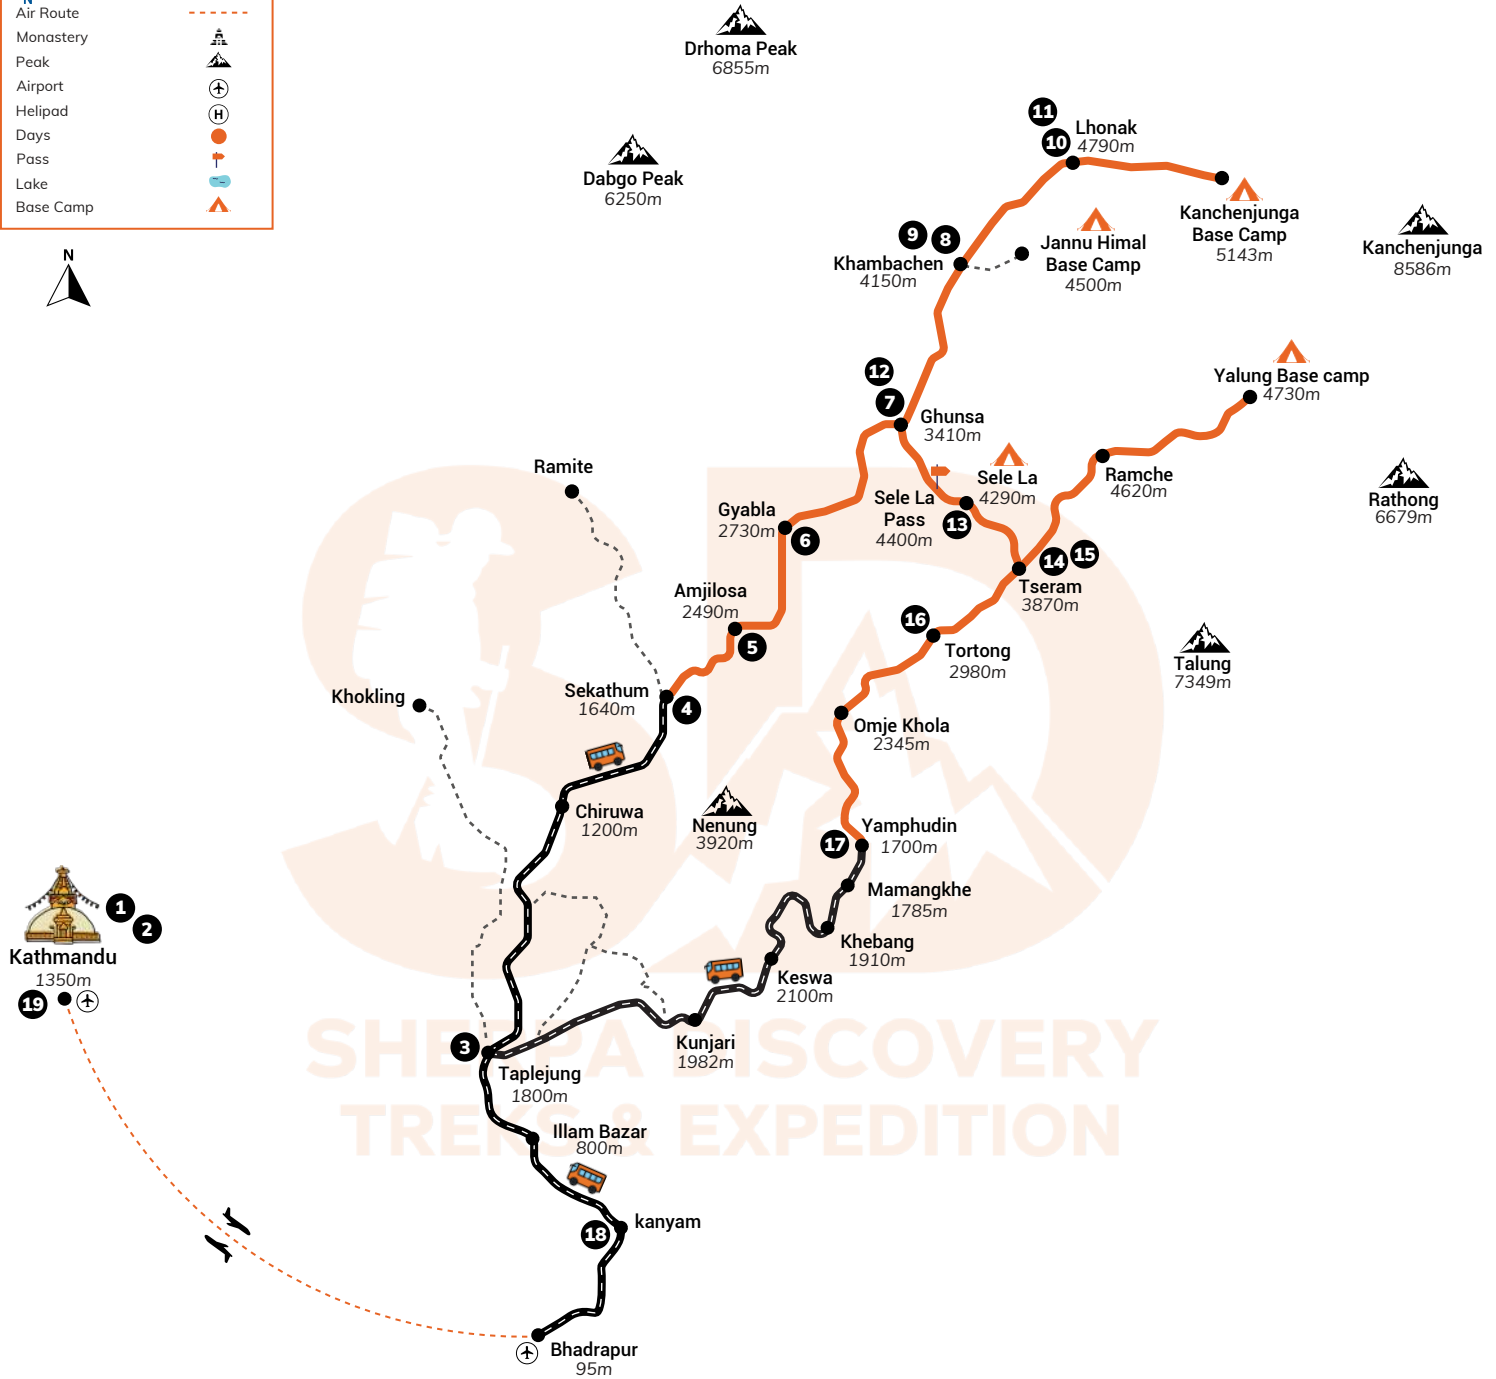

Main Trail	
Secondary Trail	
Road	
Air Route	
Monastery	
Peak	
Airport	
Helipad	
Days	
Pass	
Lake	
Base Camp	

ALTITUDE CHART