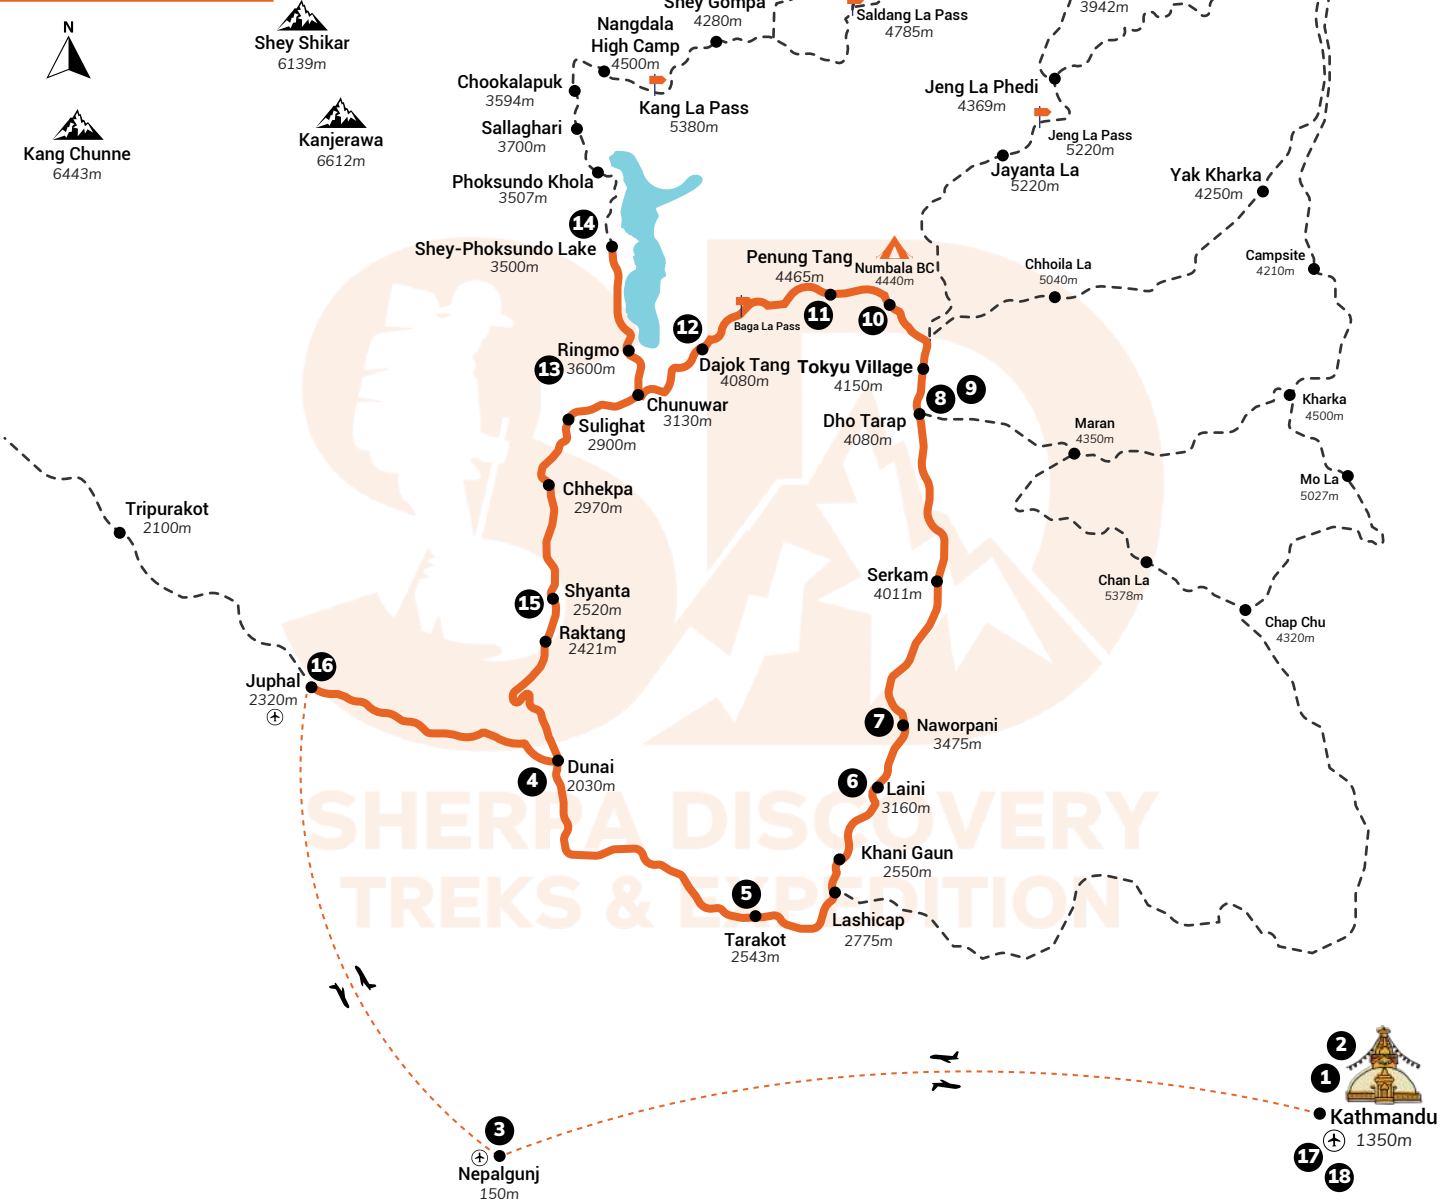

Main Trail	
Secondary Trail	
Road	
Air Route	
Monastery	
Peak	
Airport	
Helipad	
Days	
Pass	
Lake	
Base Camp	

ALTITUDE CHART