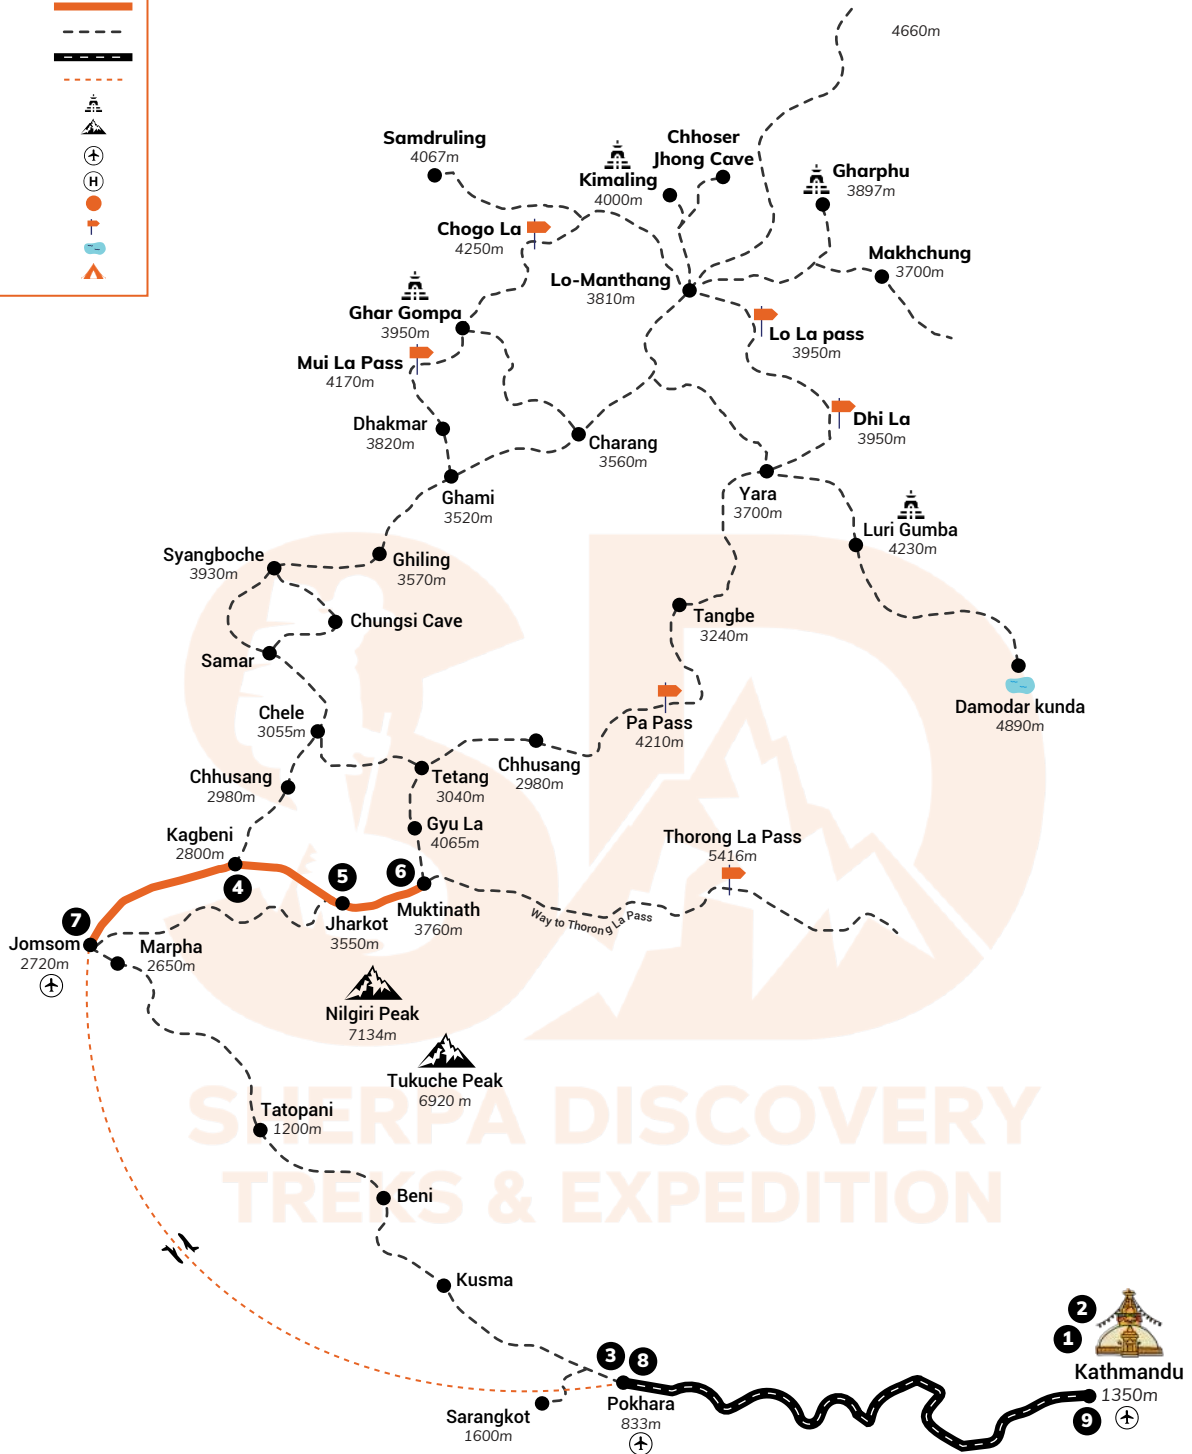

Main Trail	
Secondary Trail	
Road	
Air Route	
Monastery	
Peak	
Airport	
Helipad	
Days	
Pass	
Lake	
Base Camp	

ALTITUDE CHART