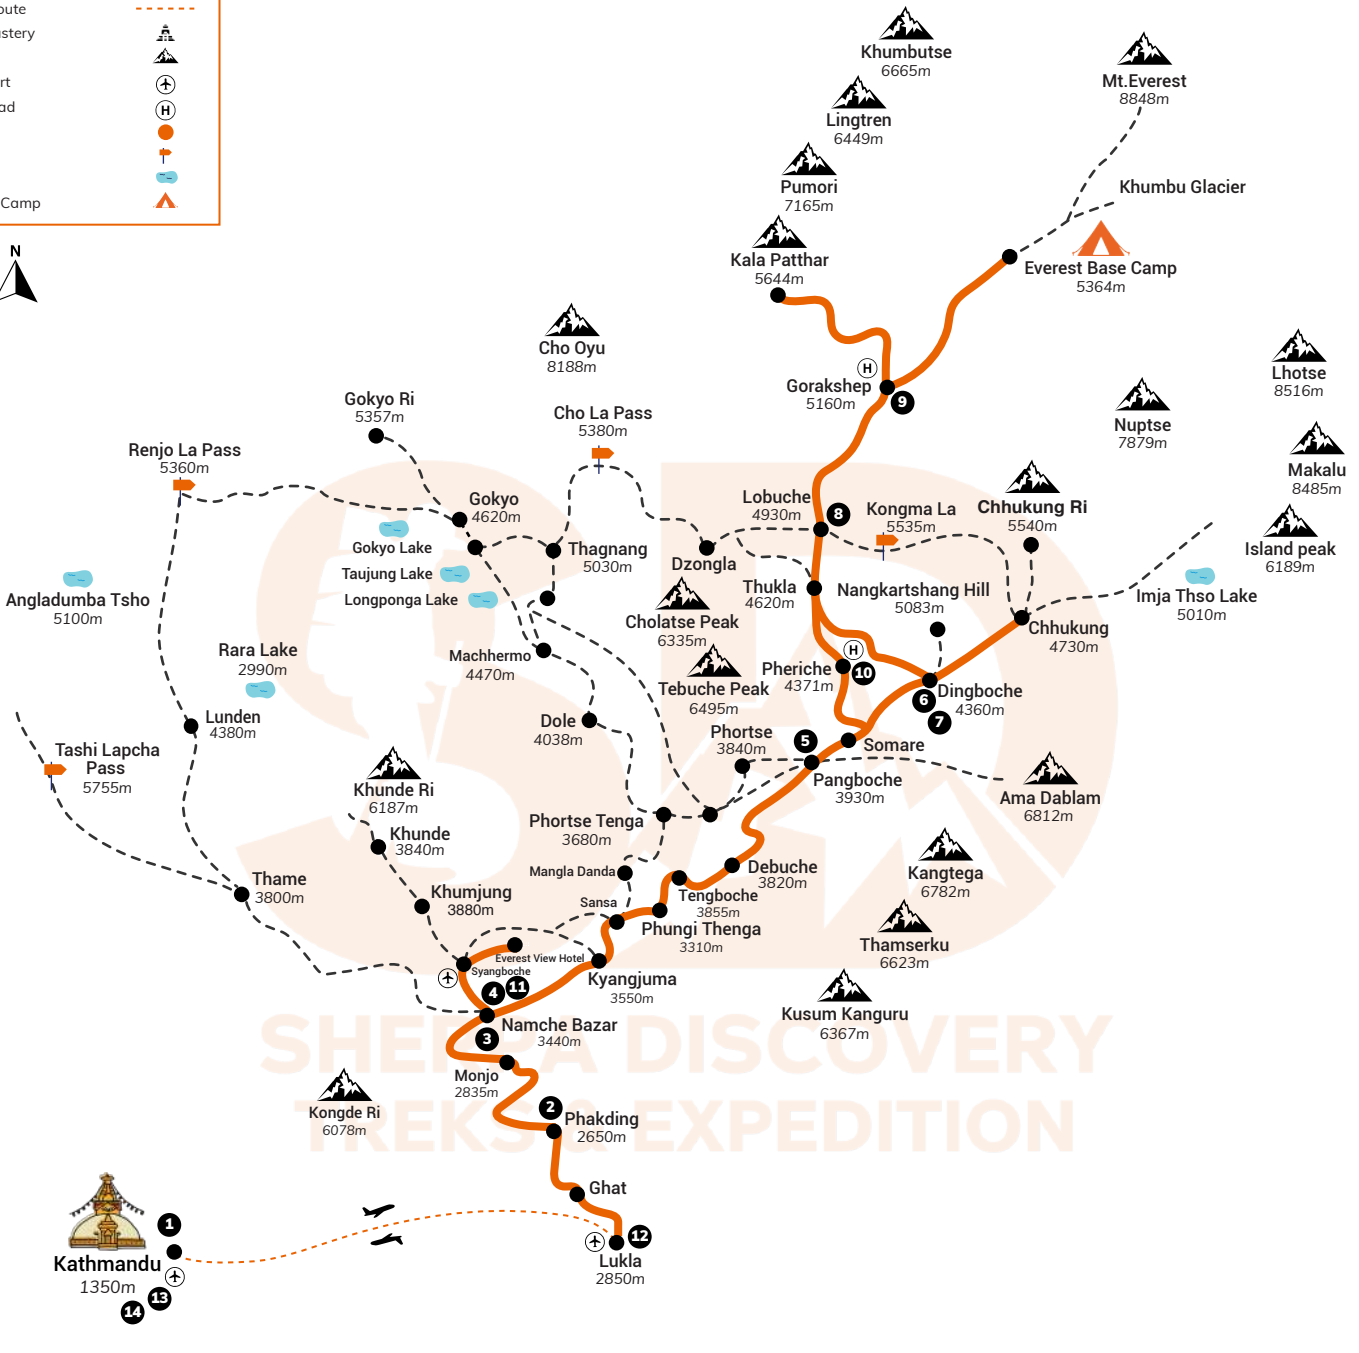

Main Trail	
Secondary Trail	
Road	
Air Route	
Monastery	
Peak	
Airport	
Helipad	
Days	
Pass	
Lake	
Base Camp	

ALTITUDE CHART