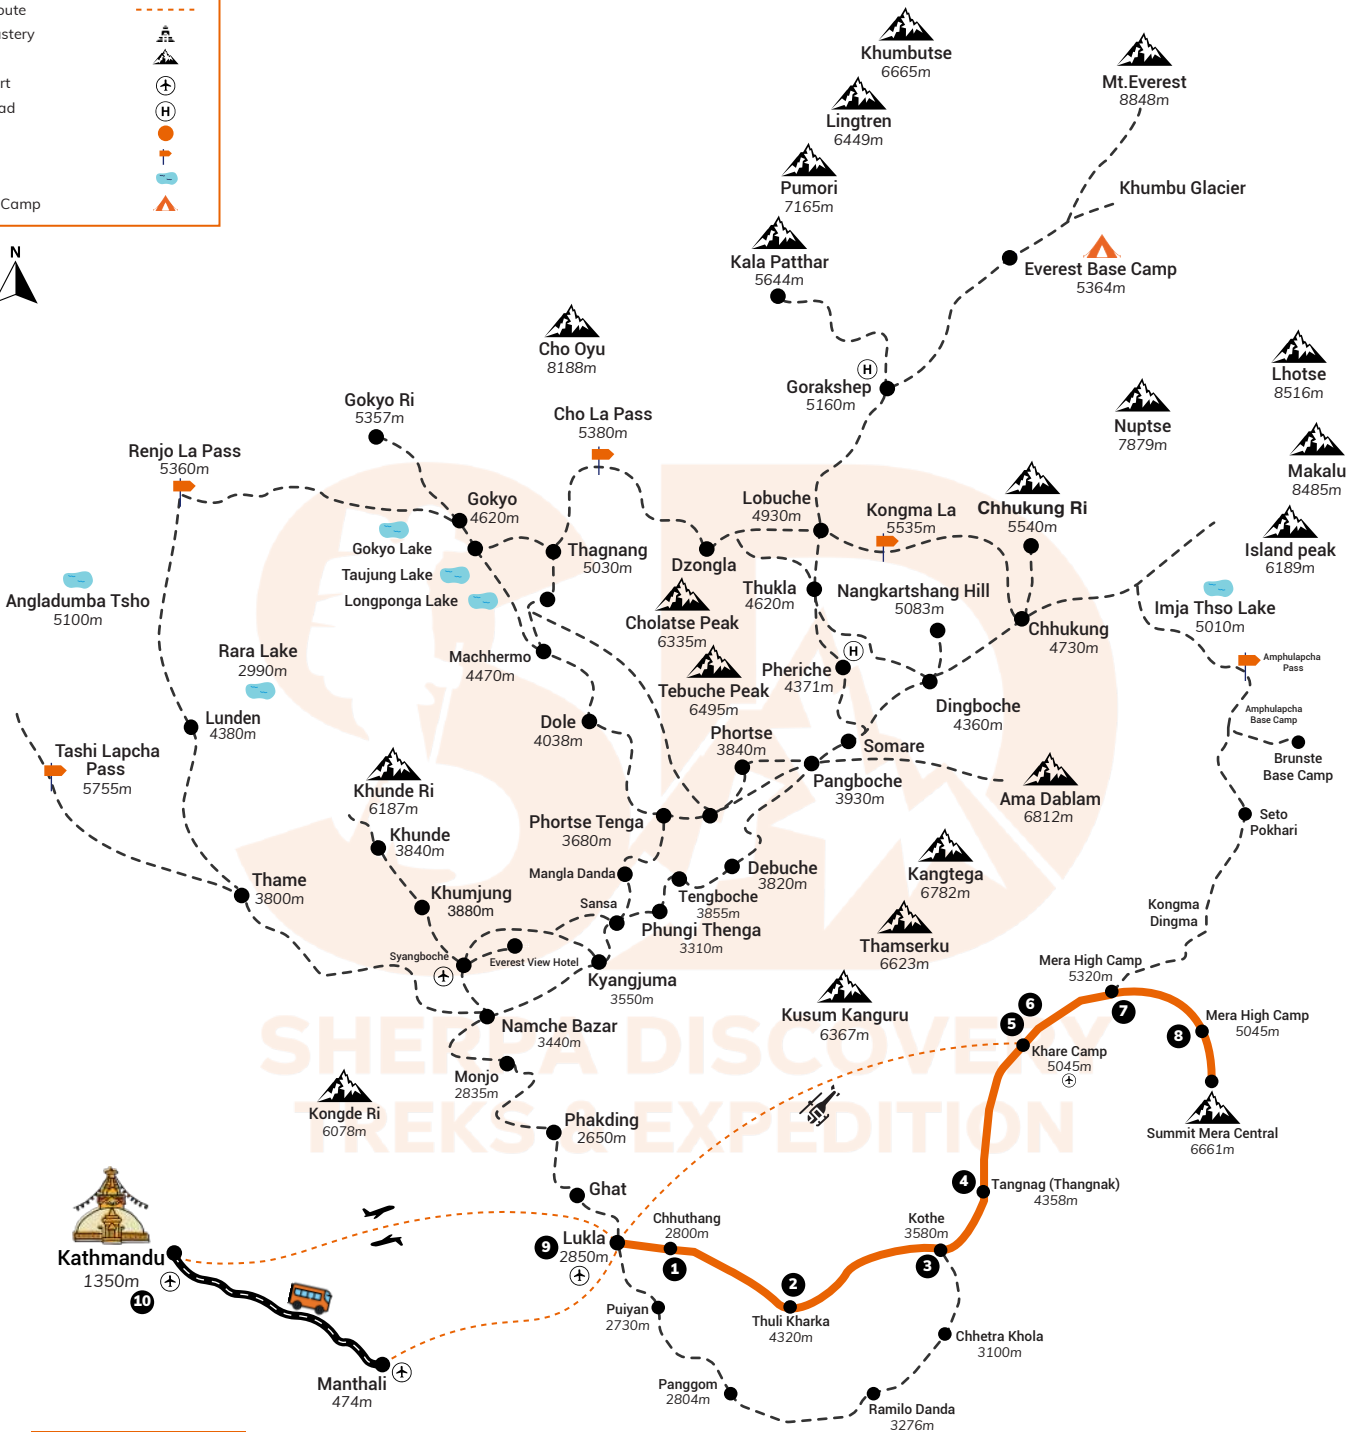

Main Trail	
Secondary Trail	
Road	
Air Route	
Monastery	
Peak	
Airport	
Helipad	
Days	
Pass	
Lake	
Base Camp	

ALTITUDE CHART