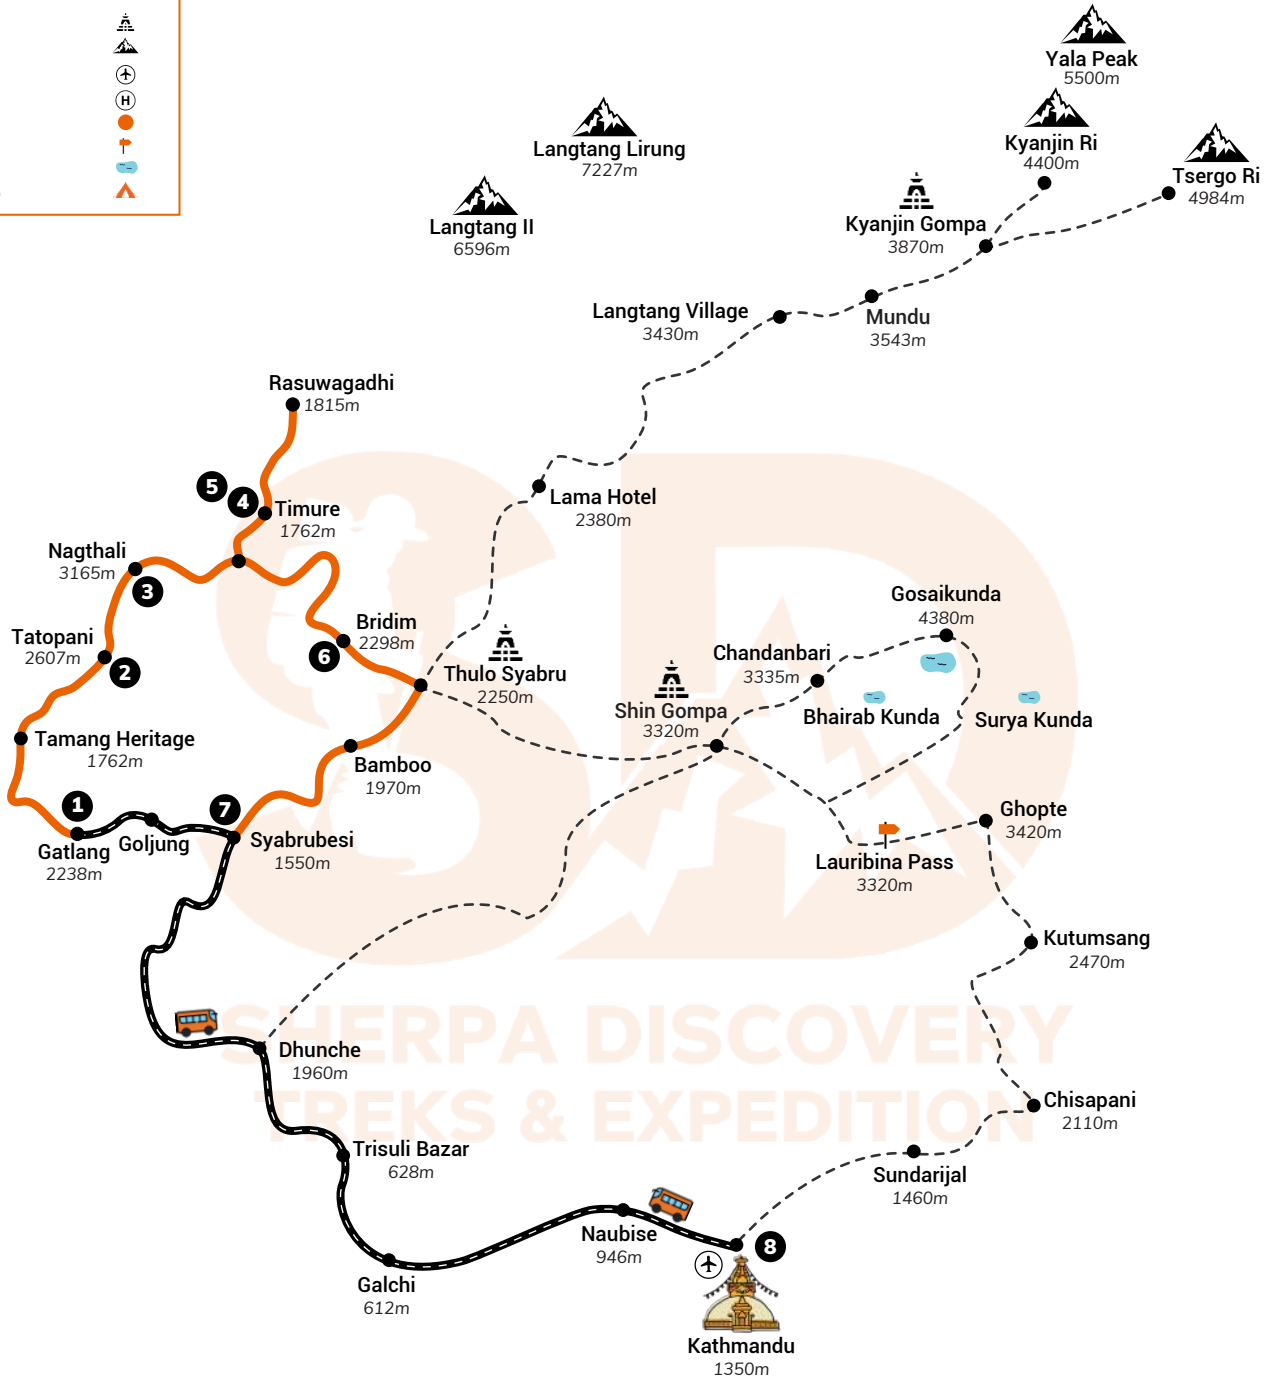

Main Trail	
Secondary Trail	
Road	
Air Route	
Monastery	
Peak	
Airport	
Helipad	
Days	
Pass	
Lake	
Base Camp	

ALTITUDE CHART