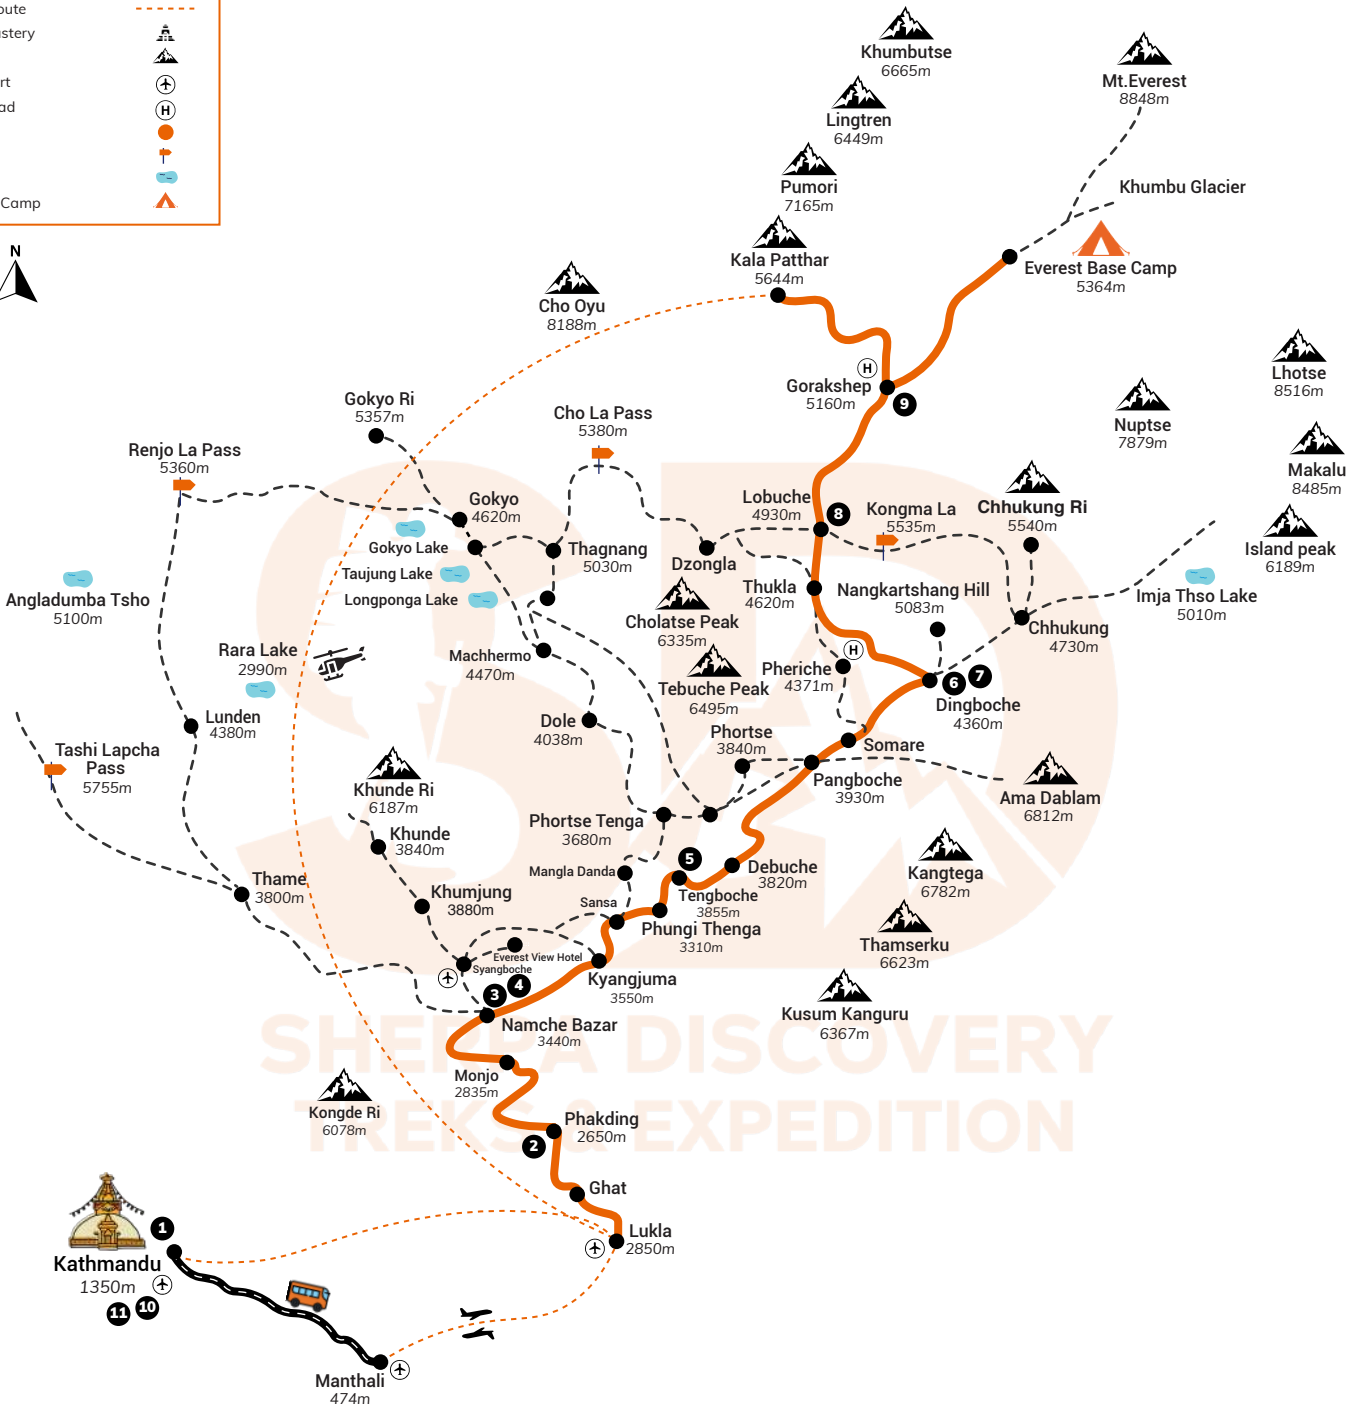

Main Trail	
Secondary Trail	
Road	
Air Route	
Monastery	
Peak	
Airport	
Helipad	
Days	
Pass	
Lake	
Base Camp	

ALTITUDE CHART