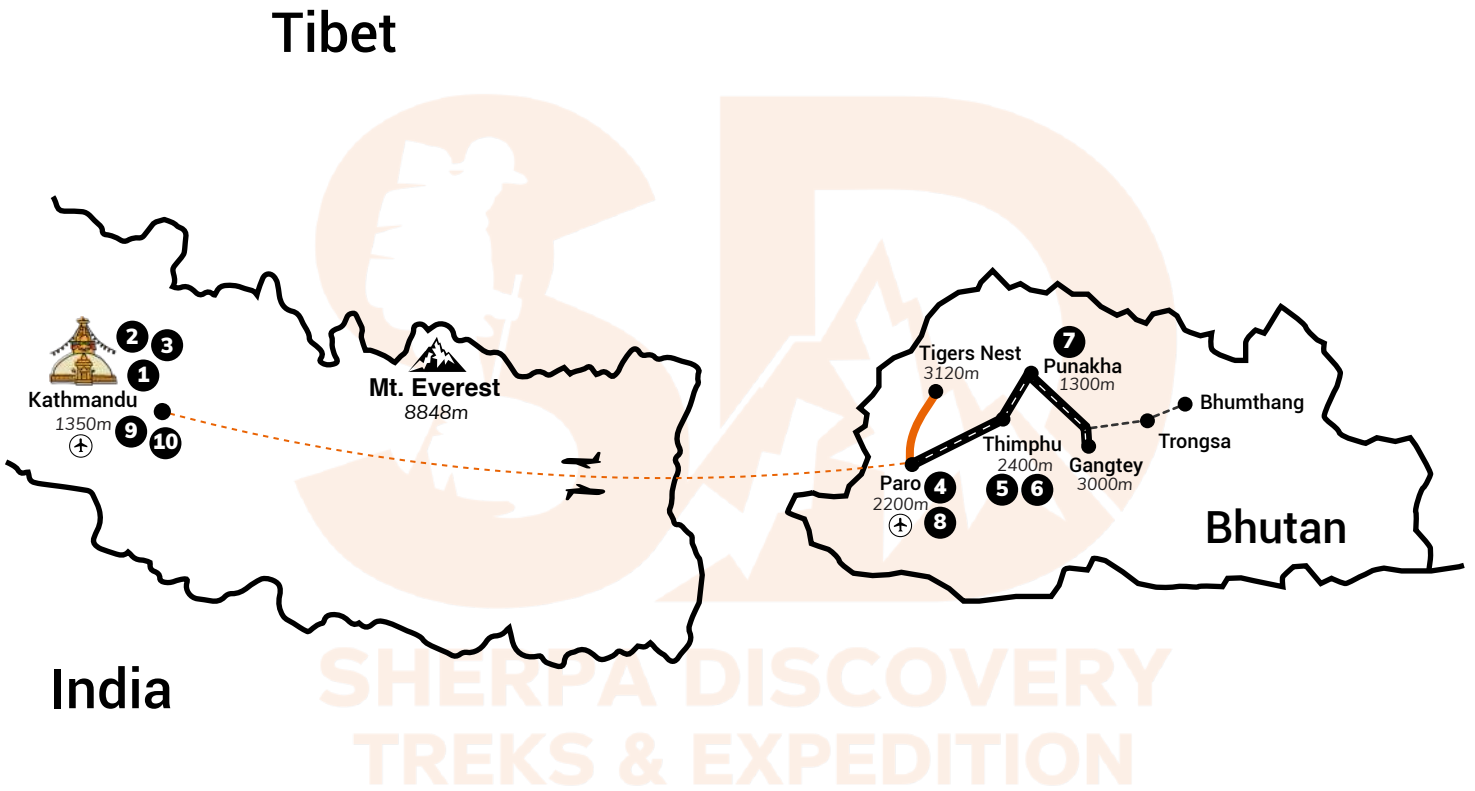

Main Trail	
Secondary Trail	
Road	
Air Route	
Monastery	
Peak	
Airport	
Helipad	
Days	
Pass	
Lake	
Base Camp	

ALTITUDE CHART