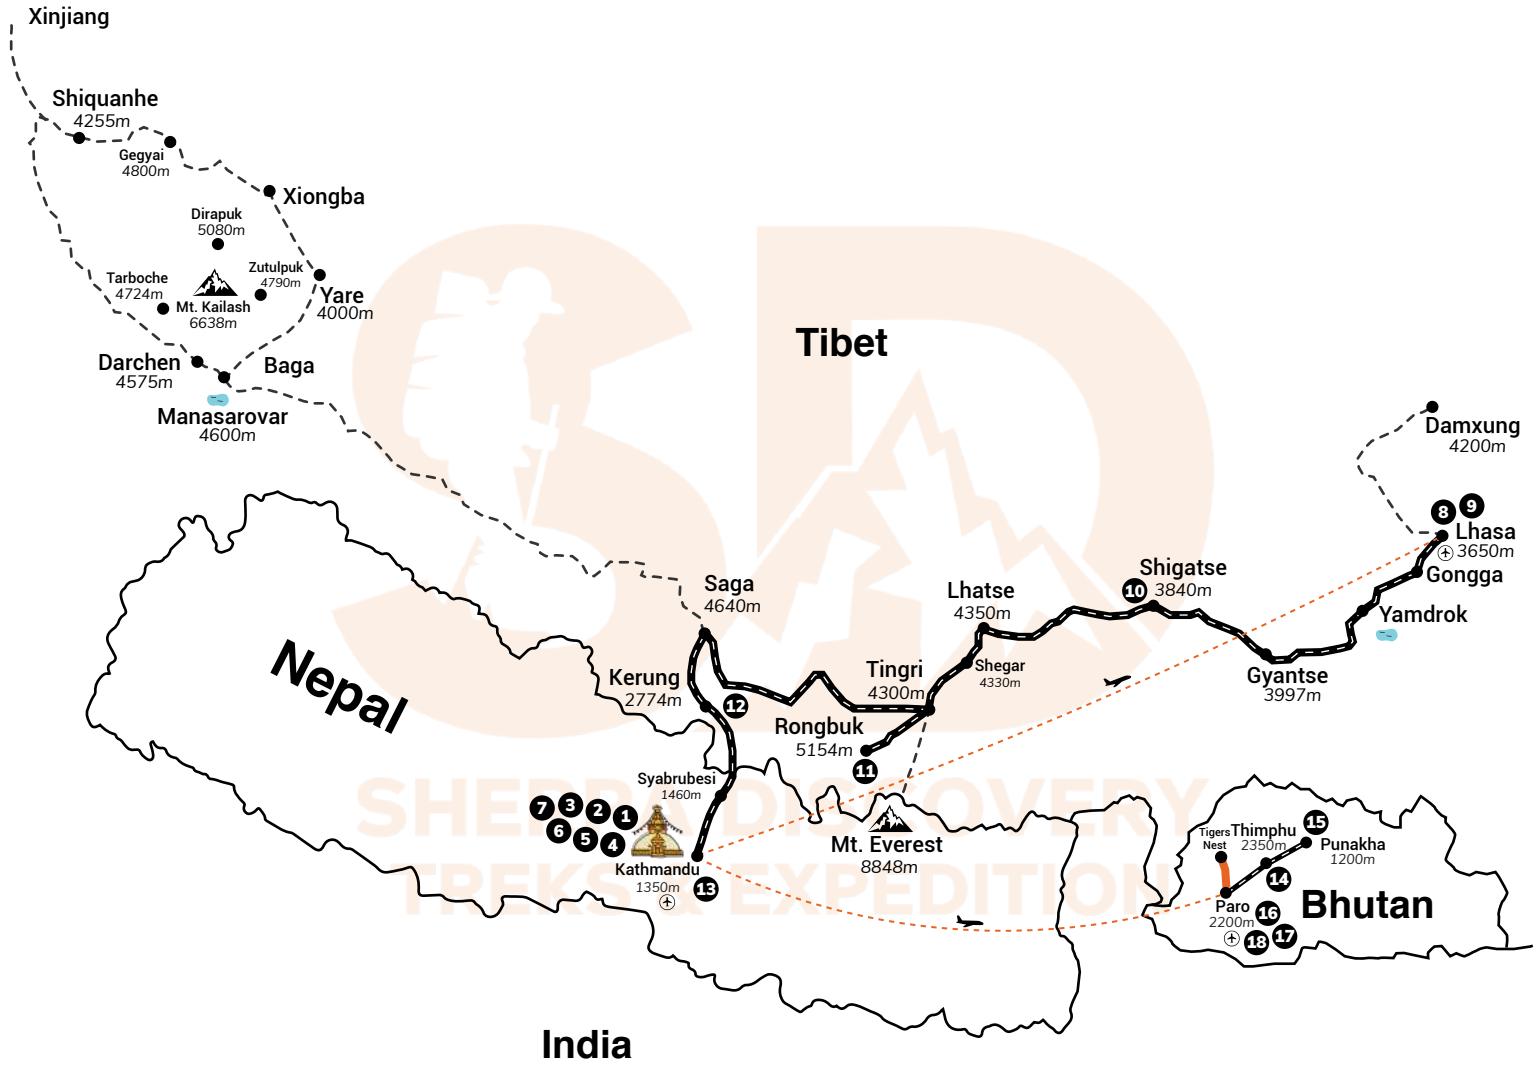

Main Trail	
Secondary Trail	
Road	
Air Route	
Monastery	
Peak	
Airport	
Helipad	
Days	
Pass	
Lake	
Base Camp	

## ALTITUDE CHART