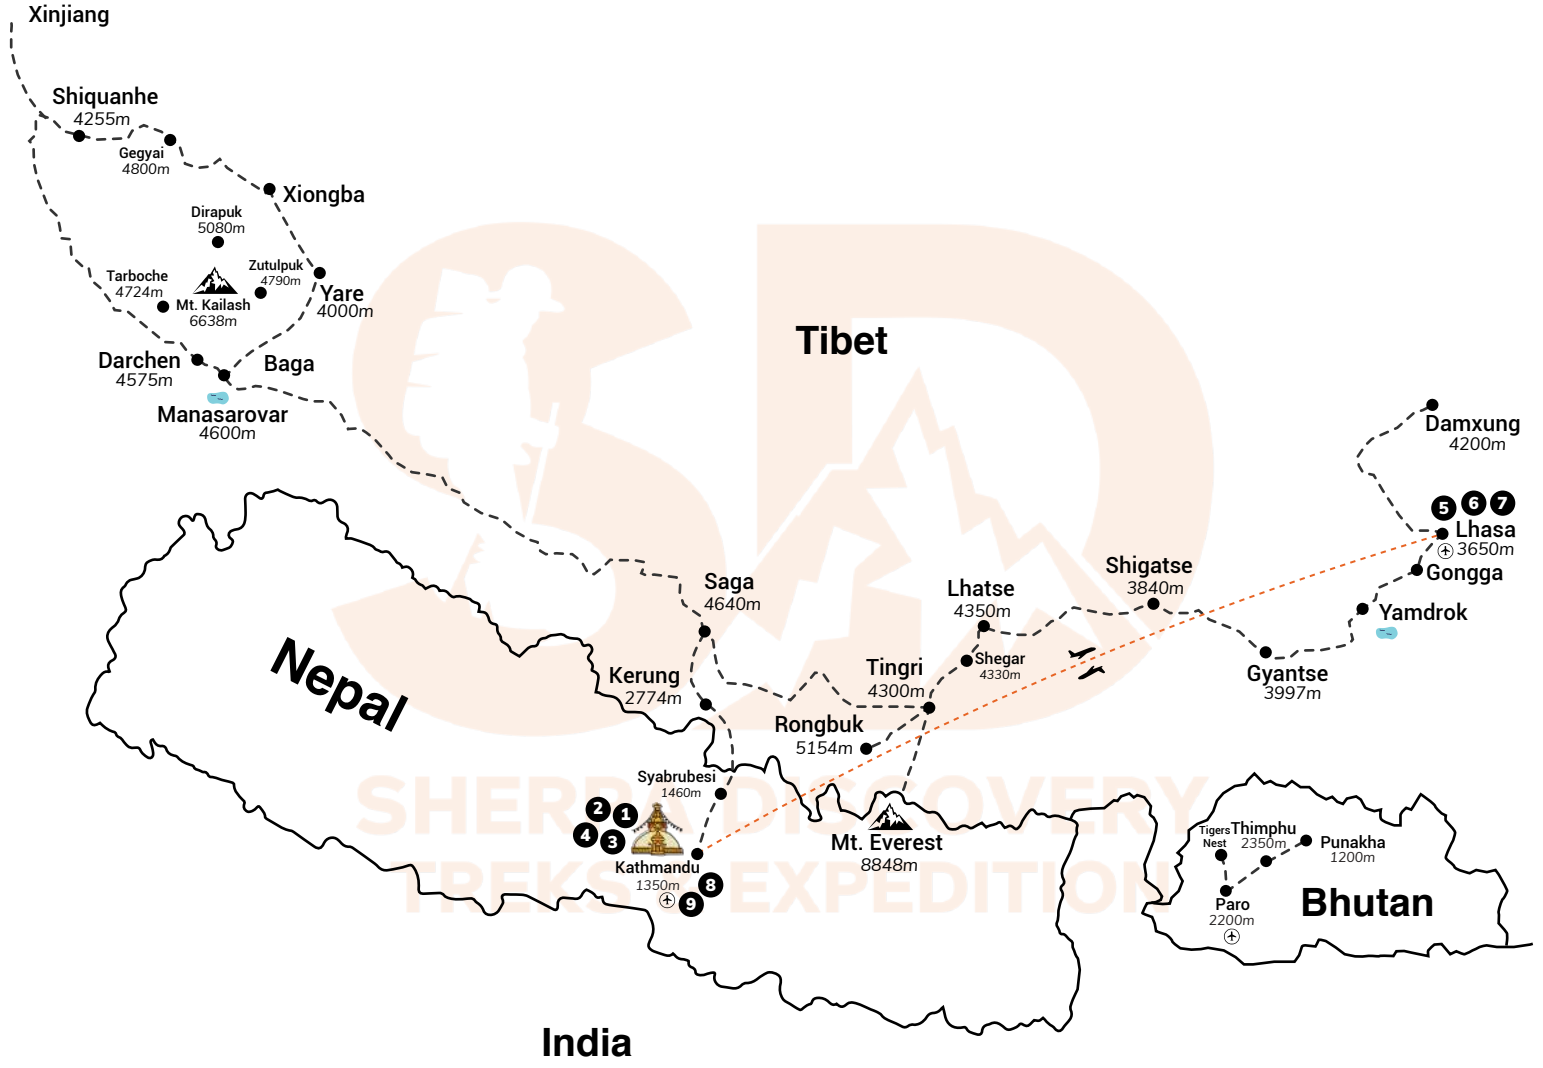

Main Trail	
Secondary Trail	
Road	
Air Route	
Monastery	
Peak	
Airport	
Helipad	
Days	
Pass	
Lake	
Base Camp	

ALTITUDE CHART