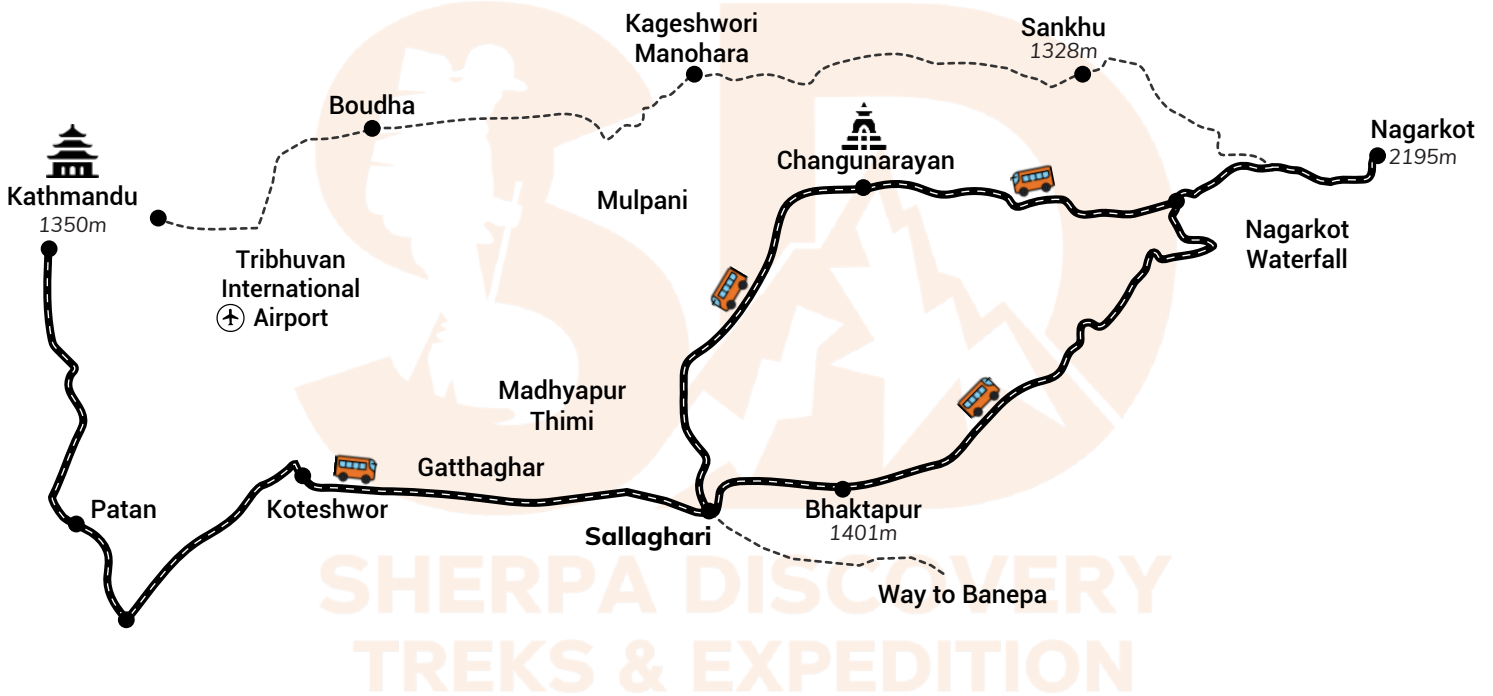

Main Trail	
Secondary Trail	
Road	
Air Route	
Monastery	
Peak	
Airport	
Helipad	
Days	
Pass	
Lake	
Base Camp	

REGION