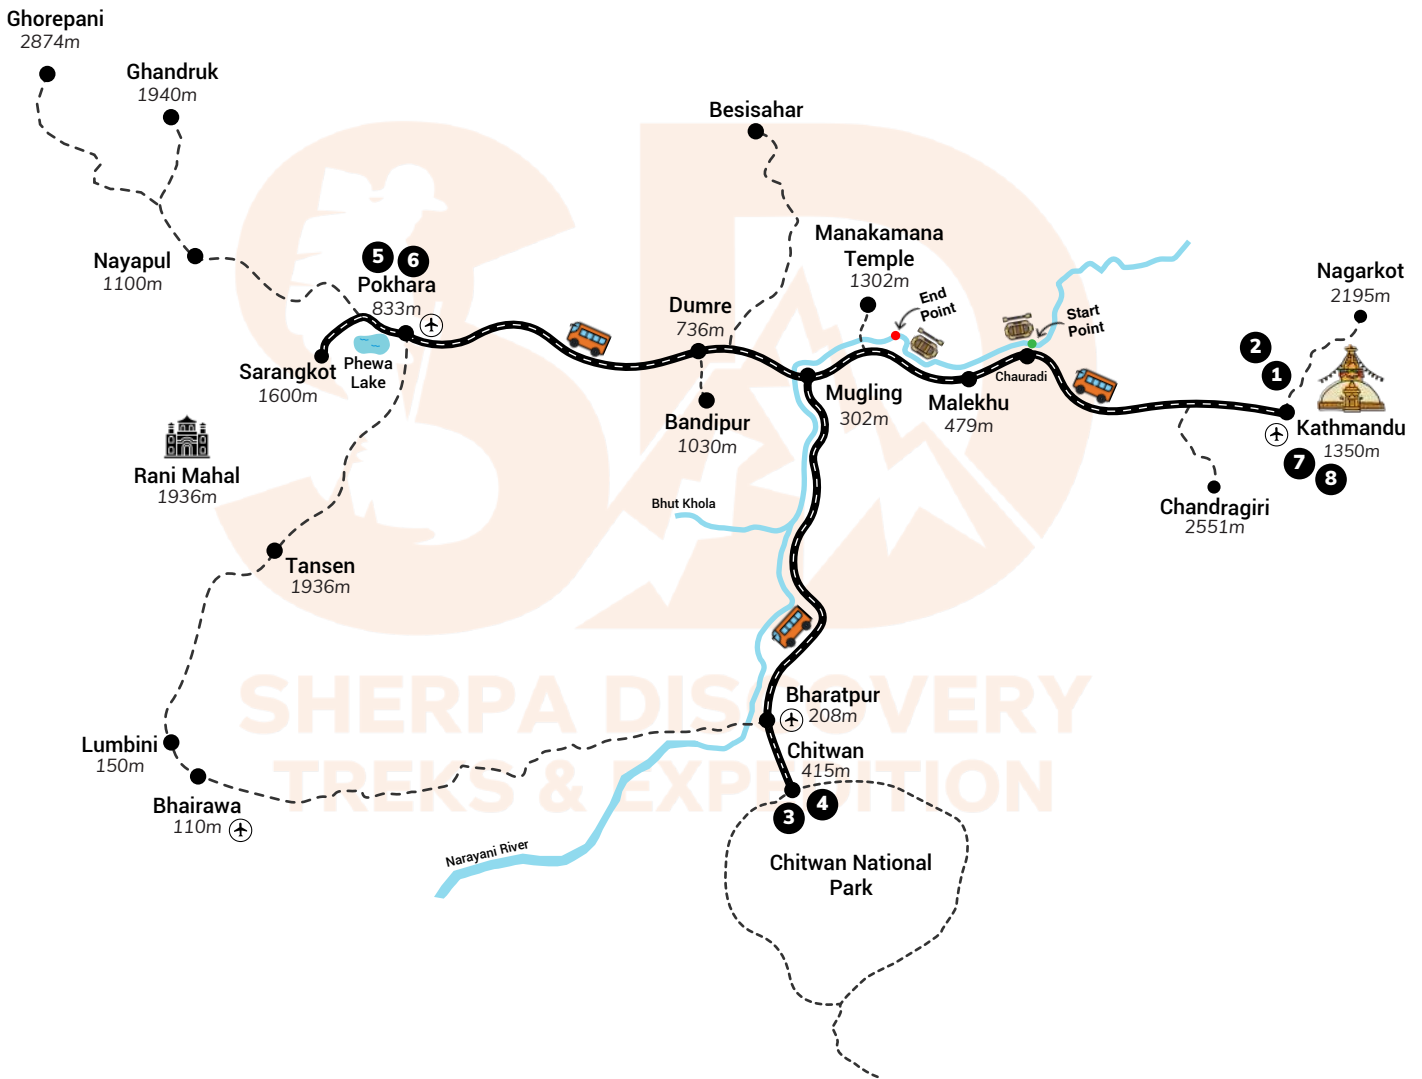

Main Trail	
Secondary Trail	
Road	
Air Route	
Monastery	
Peak	
Airport	
Helipad	
Days	
Pass	
Lake	
Base Camp	

ALTITUDE CHART